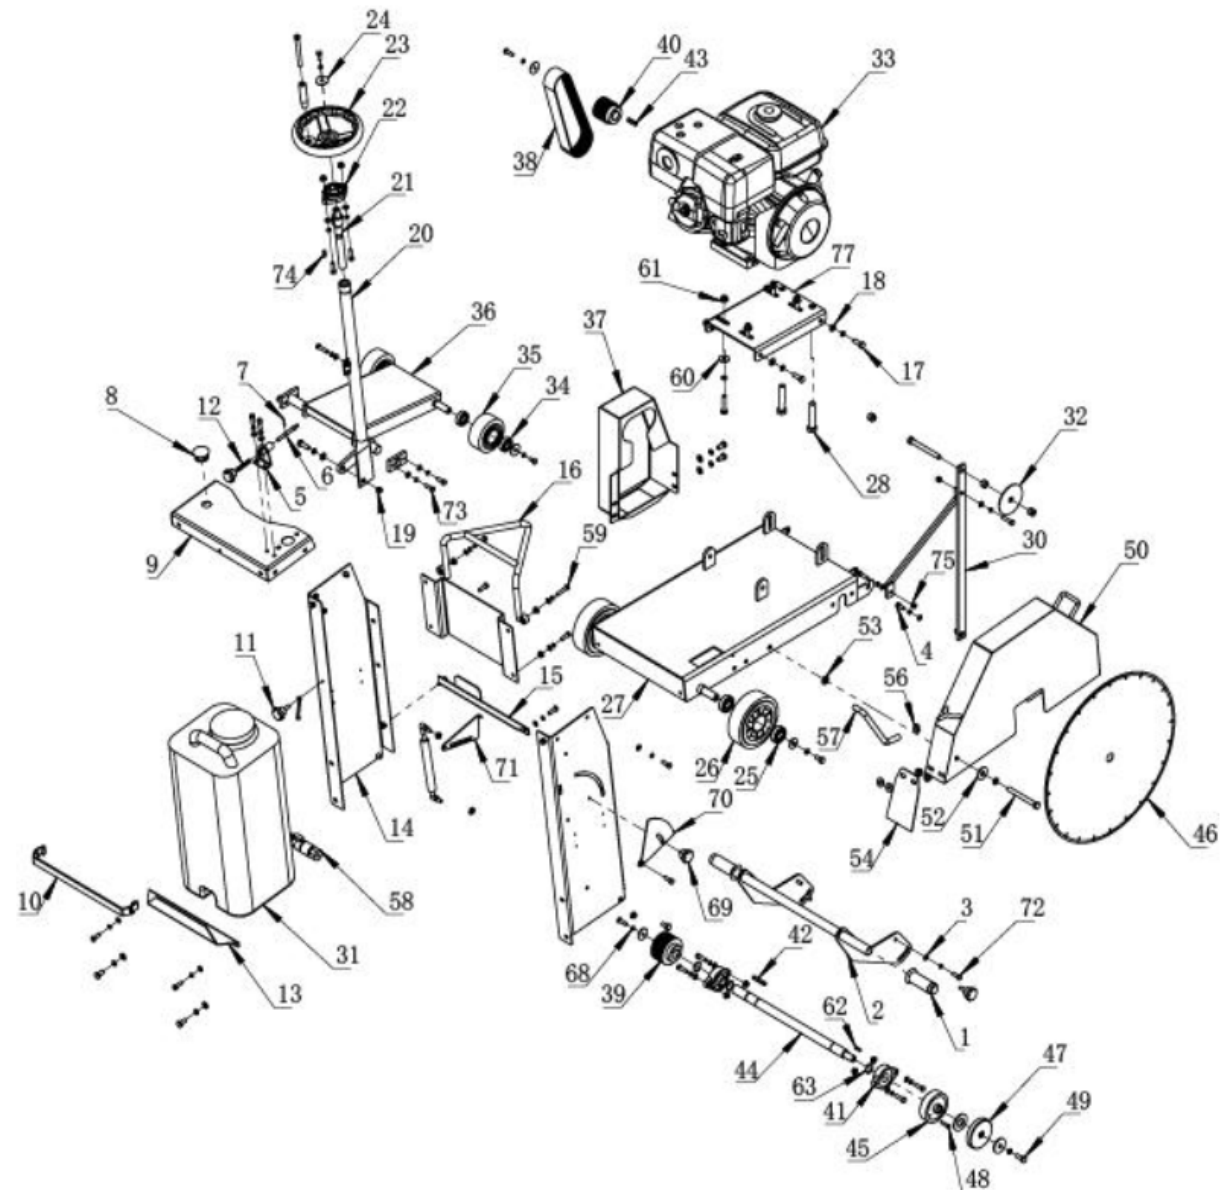

Schema explodata Masina de taiat asfalt_beton MTA 501

stand:25.09.2018

PART NO.	Image	DESCRIPTION	Quantity
1		Handle grip	2
2		Handle (set)	1
3		Flat washer M8	32
4		Screw M8*20	36
5		Lock system	1
6		Lock pin	1
7		Lock pin	1
8		Switch, emergency stop	1
9		Cover of water tank	1
10		Bandage	1
11		Clamping knob M8	1
12		Spring	1
13		Rear support plate for water tank	1
14-1		Left side plate for water tank	1
14-2		Right side plate for water tank	1
15		Front support plate for water tank	1

16		Lifting hook	1
17		Screw M10*30	1
18		Flat washer φ10	1
19		Locknut M10	3
20		Jackpost assy.	1
21		Jackscrew	1
22		Bearing LF204	1
23		Wheel	1
24		Bigger flat washer φ8	7
25		Bearing for real shaft	4
26		Rear wheel	2
27		Base plate	1
28		Screw M8*90	1
29		Nut M8	6
30		Pointer arm	1
31		Water tank	1
32		Pointer wheel	1
33		Engine	1

34		Bearing for front wheel	4
35		Front wheel	2
36		Wheel rack module	1
37		Belt cover	1
38		Belt	2
39		Pulley, driven	1
40		Pulley, engine	1
41		Bearing seat LF205	2
42		Flat key for main shaft 8x7x20	1
43		Flat key for driving pulley 7x7x25	1
44		Main shaft	1
45		Blade flange (inner)	1
46		Blade	1
47		Blade flange(outer)	1
48		Screw	1
49		Screw M12X30	1
50		Blade cover	1
51		Screw M12X100	1

52		Washer M12	2
53		Nylon washer M12	1
54		Rubber mat	1
55		Screw M6x16	2
56		Clamp	2
57		Water pipe	1
58		Cock 1/2	1
59		Screw M10X45	4
60		Bigger flat washer φ10	4
61		Washer M10	4
62		Key 5x5x20	1
63		Circlip φ25	3
64		Spring washer M8	7
65		Plate for wheel rack module	2
66		Socket head bolt M8x30	1
67		Bolt M8	
68		Front guard for water tank	1
69		Clamping knob M8x10	1